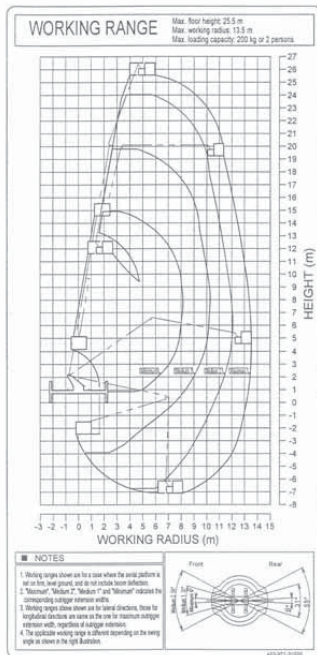

## Range Chart

## Specifications

Max working height	28 m
Working radius at max height	5 m
Safe working load	250 kg
Max working radius	13 m
Stabiliser spread	4.70 m
Max working depth below ground level	7 m
Travelling height	3.80 m
Travelling width	2.40 m
Travelling length	8.10 m
Overall weight (approx)	9500 kg
240 volt outlet in basket	