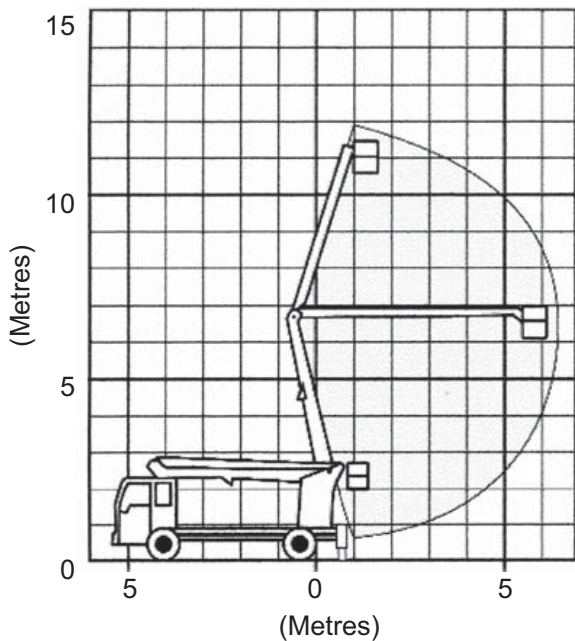

Range Chart

12m KNUCKLE BOOM TRAVEL TOWER

For more information on this equipment or if you require a free onsite inspection, contact our team

136 132

Specifications

Max working height	12 m
Working radius at max height	2.60 m
Safe working load	250 kg
Max working radius	6.50 m
Stabiliser spread	3.80 m
Travelling height	3 m
Travelling width	2.42 m
Travelling length	7.80 m
Overall weight (approx)	7500 kg
Insulated units available	