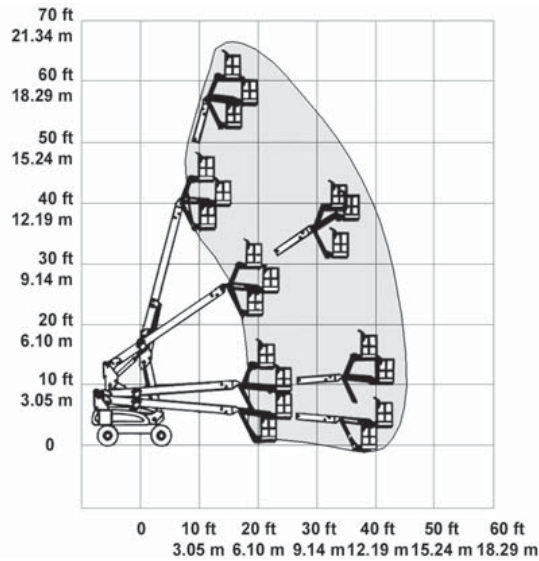

## Range Chart

## Specifications

Working height	20.10 m
Max platform height	18.30 m
Horizontal reach	13.19 m
Platform size	0.76 x 1.88 m
Overall width	2.44 m
Tailswing	1.22 m
Stowed height	2.57 m
Stowed length (jib)	9.37 m
Wheelbase	2.74 m
Ground clearance (axle)	0.30 m
Safe working load	230 kg
Max travel speed	4.80 km/h
Gradeability	30 %
Turning radius (inside)	1.22 m
Turning radius (outside)	4.65 m
Overall weight (approx)	7491 kg