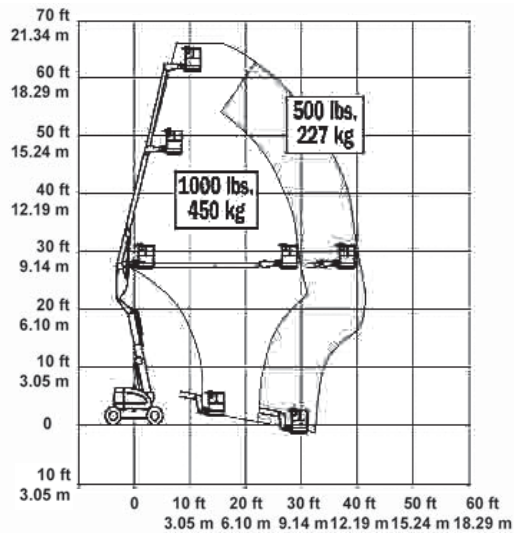

## Range Chart

## Specifications

Working height	20.10 m
Max platform height	18.30 m
Horizontal reach	13.19 m
Platform size	0.76 x 1.88 m
Overall width	2.44 m
Tailswing	1.22 m
Stowed height	2.57 m
Stowed length (jib)	9.37 m
Wheelbase	2.74 m
Ground clearance (axle)	0.30 m
Safe working load	230 kg
Max travel speed	4.80 km/h
Gradeability	30 %
Turning radius (inside)	1.22 m
Turning radius (outside)	4.65 m
Overall weight (approx)	6759 kg