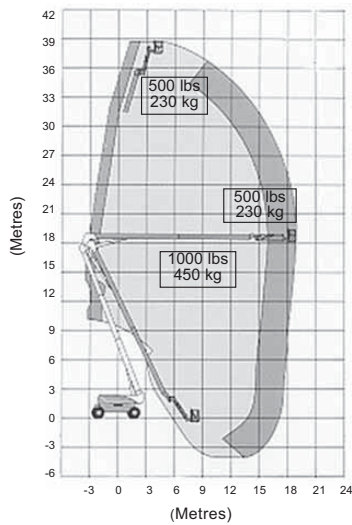

Range Chart

125' JLG KNUCKLE BOOM LIFT

For more information on this equipment or if you require a free onsite inspection, contact our team

136 132

Specifications

Working height	39.90 m
Platform height	38.10 m
Platform up-and-over height	18.44 m
Platform size	0.91 x 2.44 m
Safe working load (unrestricted)	230 kg
Safe working load (restricted)	450 kg
Horizontal reach	19.25 m
Turntable rotation	360 ° Continuous
Turntable tailswing	0.91 m
Drive speeds (4WD)	5.20 - 8.30 km/h
Gradeability	45 %
Turning radius inside (axles retracted)	4.39 m
Turning radius inside (axles extended)	2.44 m
Turning radius outside (axles retracted)	6.86 m
Turning radius outside (axles extended)	5.89 m
Stowed height	3.05 m
Stowed length	11.45 m
Width (axles retracted)	2.49 m
Width (axles extended)	3.81 m
Overall weight (approx)	19958 kg