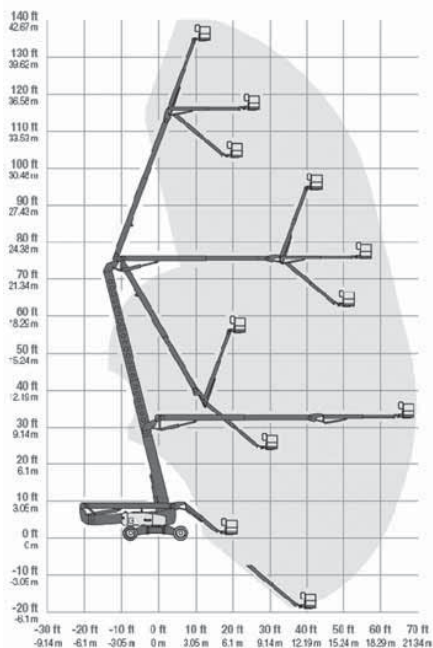

## Range Chart

# 135' GENIE KNUCKLE BOOM LIFT

For more information on this equipment or if you require a free onsite inspection, contact our team

## Specifications

Working height	43 m
Platform height	41.15 m
Platform dimensions 6'	1.83 x 0.76 m
Platform dimensions 8'	2.44 x 0.91 m
Lift capacity	272 kg
Height - stowed	3.07 m
Length stowed	12.93 m
Width (axles extended)	3.94 m
Width (axles retracted)	2.46 m
Wheel base (axles extended)	4.11 m
Wheel base (axles retracted)	4.72 m
Horizontal reach (riser extended)	18.13 m
Horizontal reach (riser retracted)	21.26 m
Turntable rotation	continuous 360 °
Fuel tank capacity	151.40 L
Weight - base unit	20255 kg