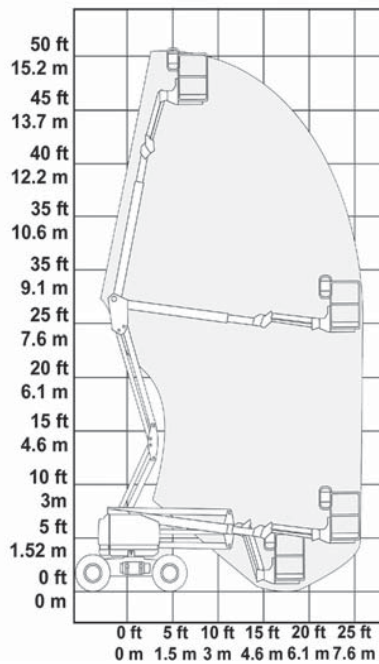

Range Chart

45' KNUCKLE BOOM WITH JIB DIESEL

For more information on this equipment or if you require a free onsite inspection, contact our team

136 132

Specifications

Working height	15.70 m
Platform height	13.90 m
Platform length	0.77 m
Platform width	1.83 m
Safe working load	227 kg
Wheelbase	2.03 m
Turntable rotation	359 °
Turntable tailswing	zero
Drive speeds (stowed)	7.72 km/h
Drive speeds (raised)	0.97 km/h
Gradeability (4x4)	45 %
Turning radius (inside)	1.37 m
Stowed height	2.08 m
Stowed length	6.78 m
Width	2.23 m
Overall weight (approx)	6668 kg
Platform rotation	160 °