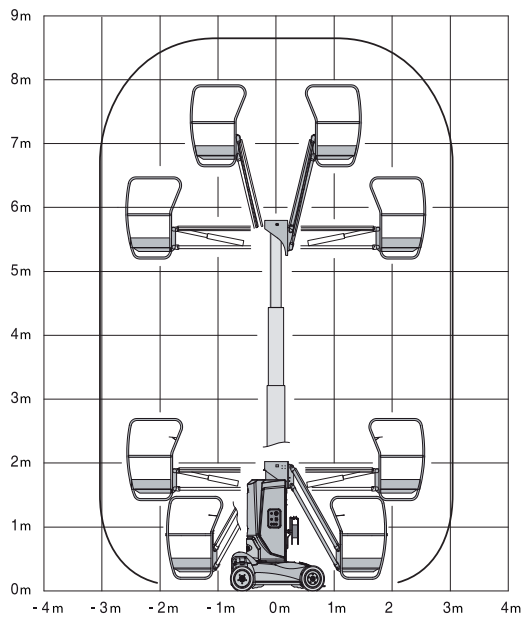

Range Chart

30' KB HAULOTTE KNUCKLE BOOM LIFT

For more information on this equipment or if you require a free onsite inspection, contact our team

136 132

Specifications

Working height	8.80 m
Platform height	7 m
Platform size	0.67 x 0.92 m
Platform width	1 m
Safe working load	200 kg
Horizontal reach	3.10 m
Wheelbase	1.20 m
Turntable rotation	345 °
Turntable tailswing	zero
Gradeability	23 %
Turning radius (outside)	1.88 m
Overall weight (approx)	2760 kg