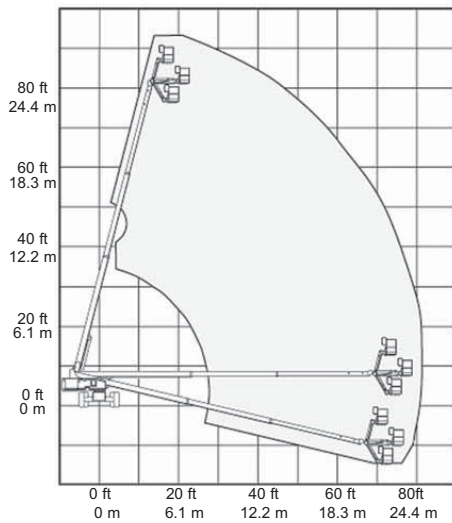

Range Chart

85' BOOM LIFT WITH FLY BOOM

For more information on this equipment or if you require a free onsite inspection, contact our team

136 132

Specifications

Working height	27.70 m
Platform height	25.90 m
Platform size	0.91 x 2.40 m
Basket rotation	160 °
Safe working load	227 kg
Horizontal reach	23.40 m
Wheelbase	2.74 m
Turntable rotation	360 ° continuous
Turntable tailswing	1.10 m
Drive speeds (stowed)	4.90 km/h
Drive speeds (raised)	1.10 km/h
Gradeability	38 %
Turning radius (inside)	3.20 m
Turning radius (outside)	7 m
Stowed height	2.80 m
Stowed length	12.40 m
Width (axles retracted)	2.40 m
Width (axles extended)	3.04 m
Overall weight (approx)	16266 kg