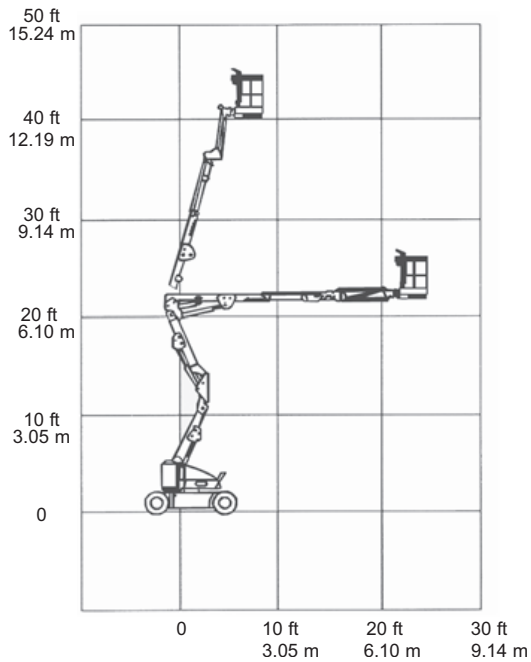

Range Chart

40' NARROW JLG KNUCKLE BOOM

For more information on this equipment or if you require a free onsite inspection, contact our team

136 132

Specifications

Working height	14.00 m
Platform height	12.19 m
Horizontal reach	6.83 m
Swing	360 °
Platform capacity	230 kg
Platform size	0.76 x 1.22 m
Overall width	1.50 m
Tailswing	0.10 m
Stowed height	1.97 m
Stowed length	6.70 m
Wheelbase	2 m
Ground clearance	0.13 m
Drivespeed	4.8 km/h
Gradeability	30 %
Turning radius (inside)	0.86 m
Turning radius (outside)	3.15 m
Overall weight (approx)	6759 kg